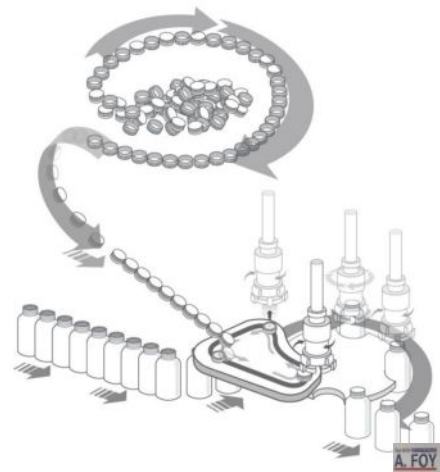

New rotary capper

Operational principle :

- Bottles are transferred from the conveyor by starwheel to the rotary turret assembly.
 - Bulk cap feed with on demand controls
 - Caps are sorted and fed by vibratory feeder.
 - Cap release by bottle sensor
 - Cap pick-up by oscillating disc and transferred to capping head starwheel.
 - Rotary capping station with 8 capping heads is synchronized to pick-up cap.
 - Capping head descends and effects closure.
 - Capped bottles are then transferred by the out feed starwheel back onto the main conveyor.
 - Fully interlocked safety guarding included
 - Torque control by servo motor
 - Automatic height setup for different bottle height
 - Low air/stop machine
 - Main drive infeed & outfeed wheel torque limiter
 - No cap in chute detection
 - No bottle sensor / Down stream delay sensor
 - 3-colour beacon lamp
 - No cap / misaligned cap detect and reject
 - Capable to handle press on caps with change part
 - Timing screw for suitable bottle feeding (Option)
-
- Speed Up to 200 BPM
 - Construction AISI 304 stainless steel meets GMP regulations
 - Control Omron PLC

DATA SHEET

CAPPER

Ref : 9746

Type : CAPPER
Brand : COUNTEC
Model : RCS-200
Serial N° :
Year : 2025
Quantity : 1
Overall dimensions : 3.4 x 1.57 x 2.30 M
Weight : 1 800 Kg

- SCREWER FOR BOTTLES

Description:

- Cap type Screw or press
- Cap sorting Vibratory bowl feeder

Capacity :

- Container : Diameter 25 to 105 mm / Height 40 to 200 mm
- Cap : Diameter 25 to 100 mm / Height 10 to 30 mm
- Vibratory bowl capacity : 70 Liters

- SCREWER FOR BOTTLES

Video link

https://www.youtube.com/embed/Zq2aEcVG_og?si=nhCW8hd0R1XfpX40 title="YouTube video player"

<https://www.youtube.com/embed/2tBsSrZTI28?si=5dFFt7WdgOZA-H2x> title="YouTube video player"