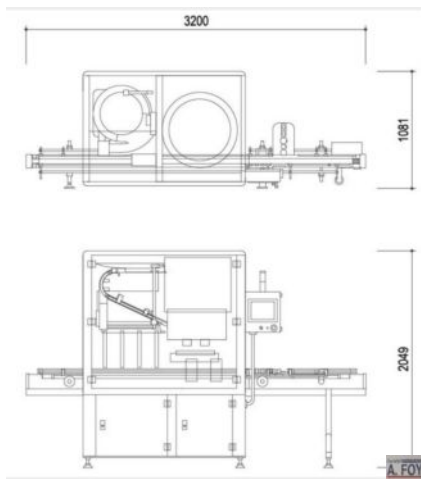

- SCREWER FOR BOTTLES

Video link

<https://www.youtube.com/embed/Zq2aEcVG_og?si=nhCW8hd0R1XfpX40> title="YouTube video player"

<https://www.youtube.com/embed/2tBsSrZTI28?si=5dFFt7WdgOZA-H2x> title="YouTube video player"