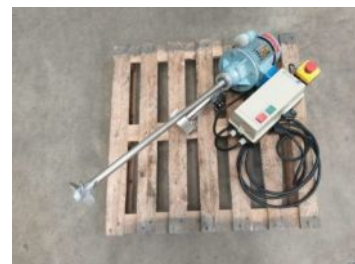

DATA SHEET

MIXER

Ref : 2022

Type : MIXER
Brand : LAFERT
Model :
Serial N° :
Year : 1999
Quantity : 1
Overall dimensions : 0.40 x 0.35 x 1.00 M
Weight : 30 Kg

PROPELLER MIXER

Description:

Equipment :

- C-clamp mount
- Propeller : 110 mm diameter
- Shaft : 22 mm diameter - 1000 mm long
- We can change the shaft and the propeller.
- Driven by motor

Power : 0,24 kw at 1350 rpm

PROPELLER MIXER