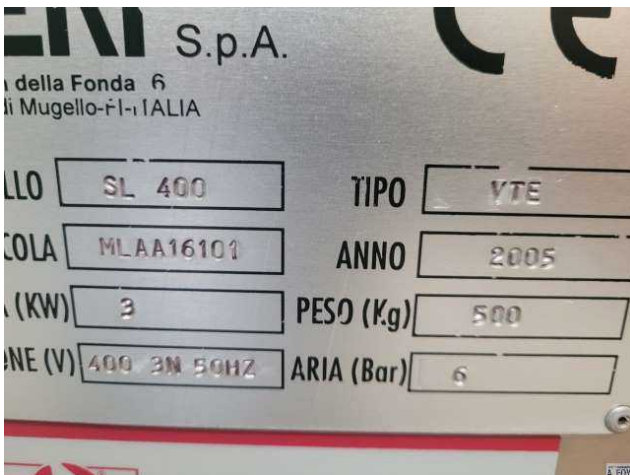

DATA SHEET	LABELER	Ref : 1297
-------------------	----------------	-------------------

Type : LABELER
Brand : NERI
Model : SL 400 VTE
Serial N° : MLAA 16101
Year : 2005
Quantity : 1
Overall dimensions : 2.00 x 1.40 x 1.80 M
Weight : 500 Kg

MAX CAPACITY:

CASE DIMENSIONS:
MINI LENGTH 70 MM - MAX 200 MM
WIDTH MINI 20 MM - MAXI 220 MM (PITCH)
MINIMUM 15 MM - MAXIMUM 120 MM HEIGHT
LABEL DIMENSIONS:
LENGTH MIN 15 MM - MAX 80 MM

DATA SHEET	LABELER	Ref : 1297
-------------------	----------------	-------------------

Type : LABELER
Brand : NERI
Model : SL 400 VTE
Serial N° : MLAA 16101
Year : 2005
Quantity : 1
Overall dimensions : 2.00 x 1.40 x 1.80 M
Weight : 500 Kg

ADHESIVE LABEL FOR CARTONS WITH TAMPER-EVIDENT LABELING STATION

Description:

MINIMUM 20 MM - MAXIMUM 60 MM HEIGHT

MAXIMUM PRODUCTION: APPROXIMATELY 300 CASES/MINUTE

TOTAL ELECTRICAL POWER: 3 KW

MAXIMUM COMPRESSED AIR PRESSURE: 6 BAR

ADHESIVE LABEL FOR CARTONS WITH TAMPER-EVIDENT LABELING STATION